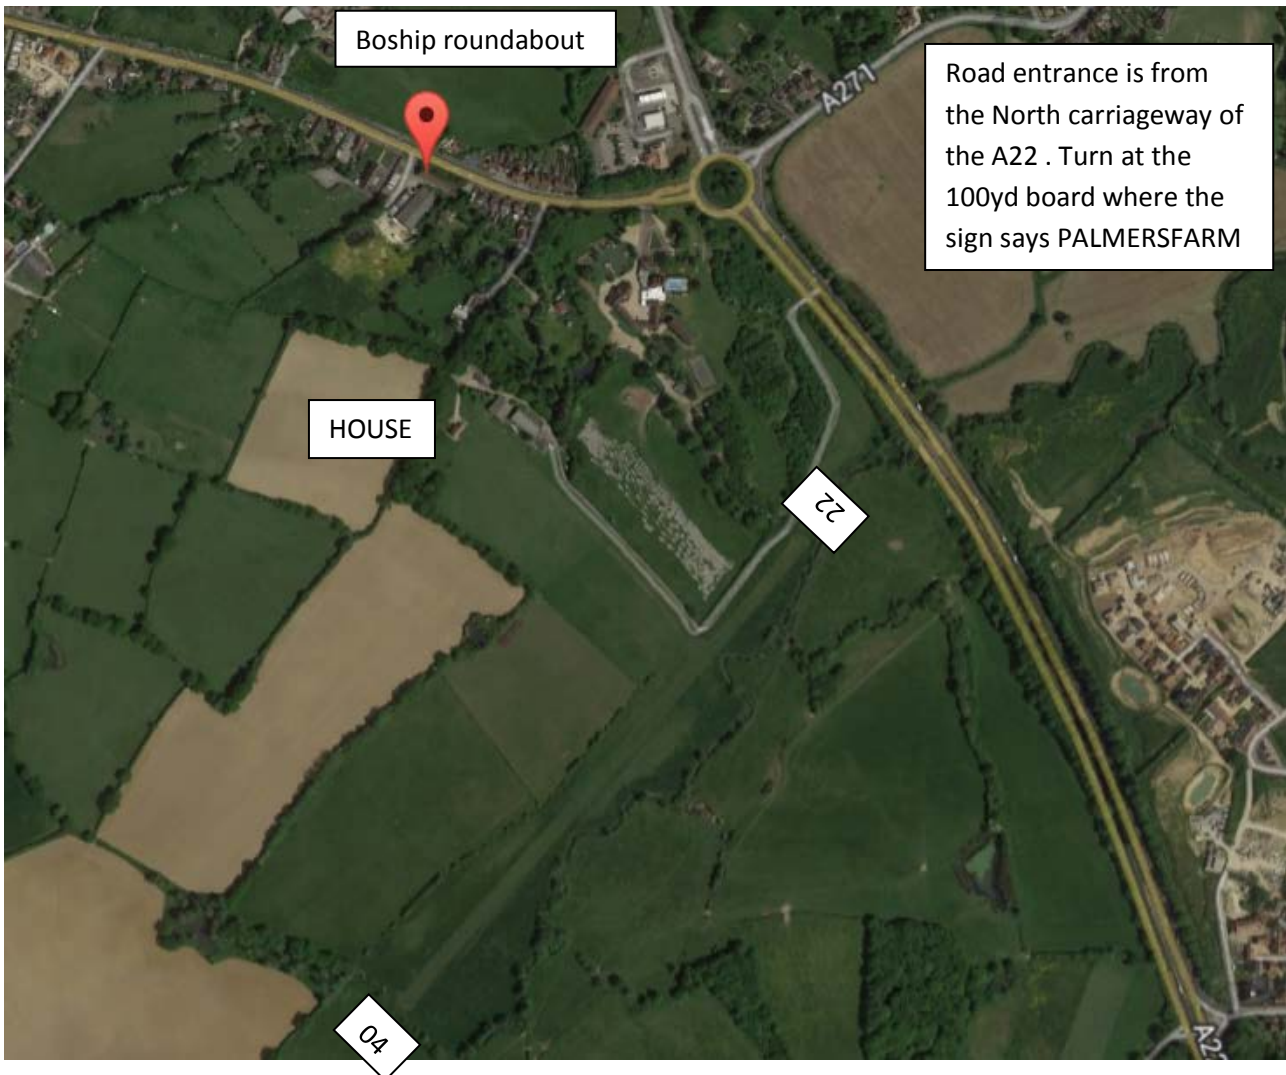

Fly-in at Palmers Farm (BN27 4AT) on 5.8.17

Arrivals are strictly PPR only. Please ring 07790669163 or 01323843883 before take-off please ring to confirm local conditions, wind speed, runway in use etc. Announce your intentions & location on the **SAFETYCOM** frequency **135.475** MHz. Please do not make unnecessary noise and do not buzz the field or over fly Michelham Prior which is about 1 mile SE. There are now Llamas, Alpacas, Rhea's and Emu's in the Hotel grounds so please do not over fly the Hotel grounds. Fly in any time, food (at no cost) will be available from about 12.30 onwards.

PALMERSFARM AIRSTRIP-GRASS 04/22 (600X20metres) LOCATION N50.873754 E0.230571.(google) 50'amsl, 1 nm West of Hailsham, 4 nm North of Polgate and 3 nm NE of Arlington Reservoir. The runway in use will be designated with the runway number shown on the threshold in large white numbers.